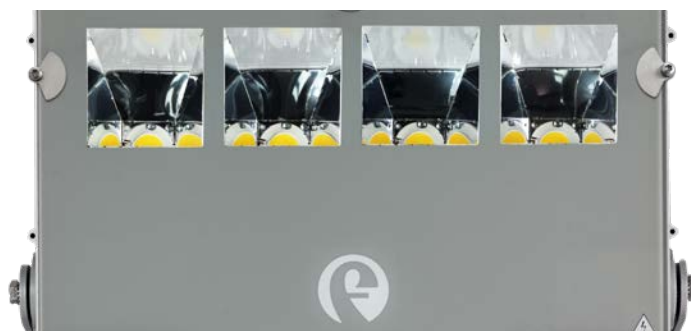

NEXT SERIES

OTTICA ASIMMETRICA / ASYMMETRIC OPTIC / ÓPTICA ASIMÉTRICA

4000K - CRI 70

Codice Code Código	Descrizione Description Descripción	Ottica Optic Óptica	W (LED+DRIVER)	Flusso utile in uscita Useful output flux Flujo útil de salida	Temp. Colore Color temp. Temp. Color	CRI
34057	NEXT 0 - 1 LED		13W	1500 lm	4000K	> 70
34059	NEXT 0 - 1 LED		19W	2100 lm	4000K	> 70
34061	NEXT 0 - 1 LED		27W	2850 lm	4000K	> 70
34063	NEXT 0 - 1 LED		32W	3300 lm	4000K	> 70
34065	NEXT 1 - 1 LED		38W	4750 lm	4000K	> 70
34150	NEXT 1 - 1 LED		42W	5600 lm	4000K	> 70
34071	NEXT 1 - 1 LED		50W	6500 lm	4000K	> 70
34077	NEXT 2 - 2 LED	A2	73W	8600 lm	4000K	> 70
34078	NEXT 2 - 2 LED	A1	73W	8600 lm	4000K	> 70
34081	NEXT 2 - 2 LED	A2	93W	10800 lm	4000K	> 70
34082	NEXT 2 - 2 LED	A1	93W	10800 lm	4000K	> 70
34109	NEXT 2 - 2 LED	A2	102W	14000 lm	4000K	> 70
34110	NEXT 2 - 2 LED	A1	102W	14000 lm	4000K	> 70
34085	NEXT 2 - 2 LED	A2	135W	17600 lm	4000K	> 70
34086	NEXT 2 - 2 LED	A1	135W	17600 lm	4000K	> 70
34113	NEXT 3 - 3 LED	A2	130W	18000 lm	4000K	> 70
34114	NEXT 3 - 3 LED	A1	130W	18000 lm	4000K	> 70
34089	NEXT 3 - 3 LED	A2	158W	22000 lm	4000K	> 70
34090	NEXT 3 - 3 LED	A1	158W	22000 lm	4000K	> 70
34093	NEXT 4 - 4 LED	A2	212W	28000 lm	4000K	> 70
34094	NEXT 4 - 4 LED	A1	212W	28000 lm	4000K	> 70
34098	NEXT 6 - 6 LED	A1	219W	28000 lm	4000K	> 70
34101	NEXT 6 - 6 LED	A2	328W	43200 lm	4000K	> 70
34102	NEXT 6 - 6 LED	A1	328W	43200 lm	4000K	> 70
34105	NEXT 8 - 8 LED	A2	342W	49000 lm	4000K	> 70
34106	NEXT 8 - 8 LED	A1	342W	49000 lm	4000K	> 70

3000K - CRI 80

34321	NEXT 2 - 2 LED	A2	135W	15840 lm	3000K	> 80
34333	NEXT 4 - 4 LED	A2	212W	25200 lm	3000K	> 80