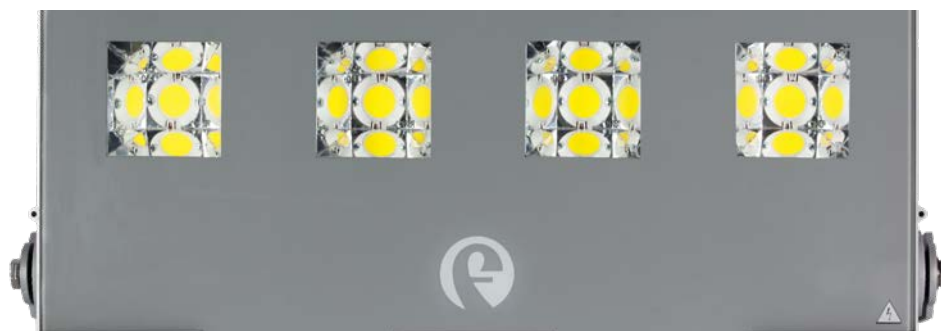

NEXT SERIES

OTTICA SIMMETRICA / SYMMETRIC OPTIC / ÓPTICA SIMÉTRICA

4000K - CRI 70

Codice Code Código	Descrizione Description Descripción	Ottica Optic Óptica	W (LED+DRIVER)	Flusso utile in uscita Useful output flux Flujo útil de salida	Temp. Colore Color temp. Temp. Color	CRI
34001	NEXT 0 - 1 LED	WB	13W	1600 lm	4000K	> 70
34003	NEXT 0 - 1 LED	WB	19W	2200 lm	4000K	> 70
34005	NEXT 0 - 1 LED	WB	27W	3000 lm	4000K	> 70
34007	NEXT 0 - 1 LED	WB	32W	3500 lm	4000K	> 70
34009	NEXT 1 - 1 LED	WB	38W	5000 lm	4000K	> 70
34015	NEXT 1 - 1 LED	WB	50W	6800 lm	4000K	> 70
34021	NEXT 2 - 2 LED	WB	73W	9000 lm	4000K	> 70
34022	NEXT 2 - 2 LED	MB	73W	9000 lm	4000K	> 70
34025	NEXT 2 - 2 LED	WB	93W	11500 lm	4000K	> 70
34026	NEXT 2 - 2 LED	MB	93W	11500 lm	4000K	> 70
34029	NEXT 2 - 2 LED	WB	102W	14000 lm	4000K	> 70
34030	NEXT 2 - 2 LED	MB	102W	14000 lm	4000K	> 70
34033	NEXT 2 - 2 LED	WB	158W	20100 lm	4000K	> 70
34034	NEXT 2 - 2 LED	MB	158W	20100 lm	4000K	> 70
34130	NEXT 3 - 3 LED	WB	130W	18600 lm	4000K	> 70
34131	NEXT 3 - 3 LED	MB	130W	18600 lm	4000K	> 70
34037	NEXT 3 - 3 LED	WB	168W	23100 lm	4000K	> 70
34038	NEXT 3 - 3 LED	MB	168W	23100 lm	4000K	> 70
34041	NEXT 4 - 4 LED	WB	225W	29600 lm	4000K	> 70
34042	NEXT 4 - 4 LED	MB	225W	29600 lm	4000K	> 70
34045	NEXT 6 - 6 LED	WB	219W	29500 lm	4000K	> 70
34046	NEXT 6 - 6 LED	MB	219W	29500 lm	4000K	> 70
34049	NEXT 6 - 6 LED	WB	330W	47500 lm	4000K	> 70
34050	NEXT 6 - 6 LED	MB	330W	47500 lm	4000K	> 70
34053	NEXT 8 - 8 LED	WB	440W	63000 lm	4000K	> 70
34054	NEXT 8 - 8 LED	MB	440W	63000 lm	4000K	> 70

3000K - CRI 80

34239	NEXT 2 - 2 LED	WB	158W	18090 lm	3000K	> 80
34251	NEXT 4 - 4 LED	WB	225W	26640 lm	3000K	> 80